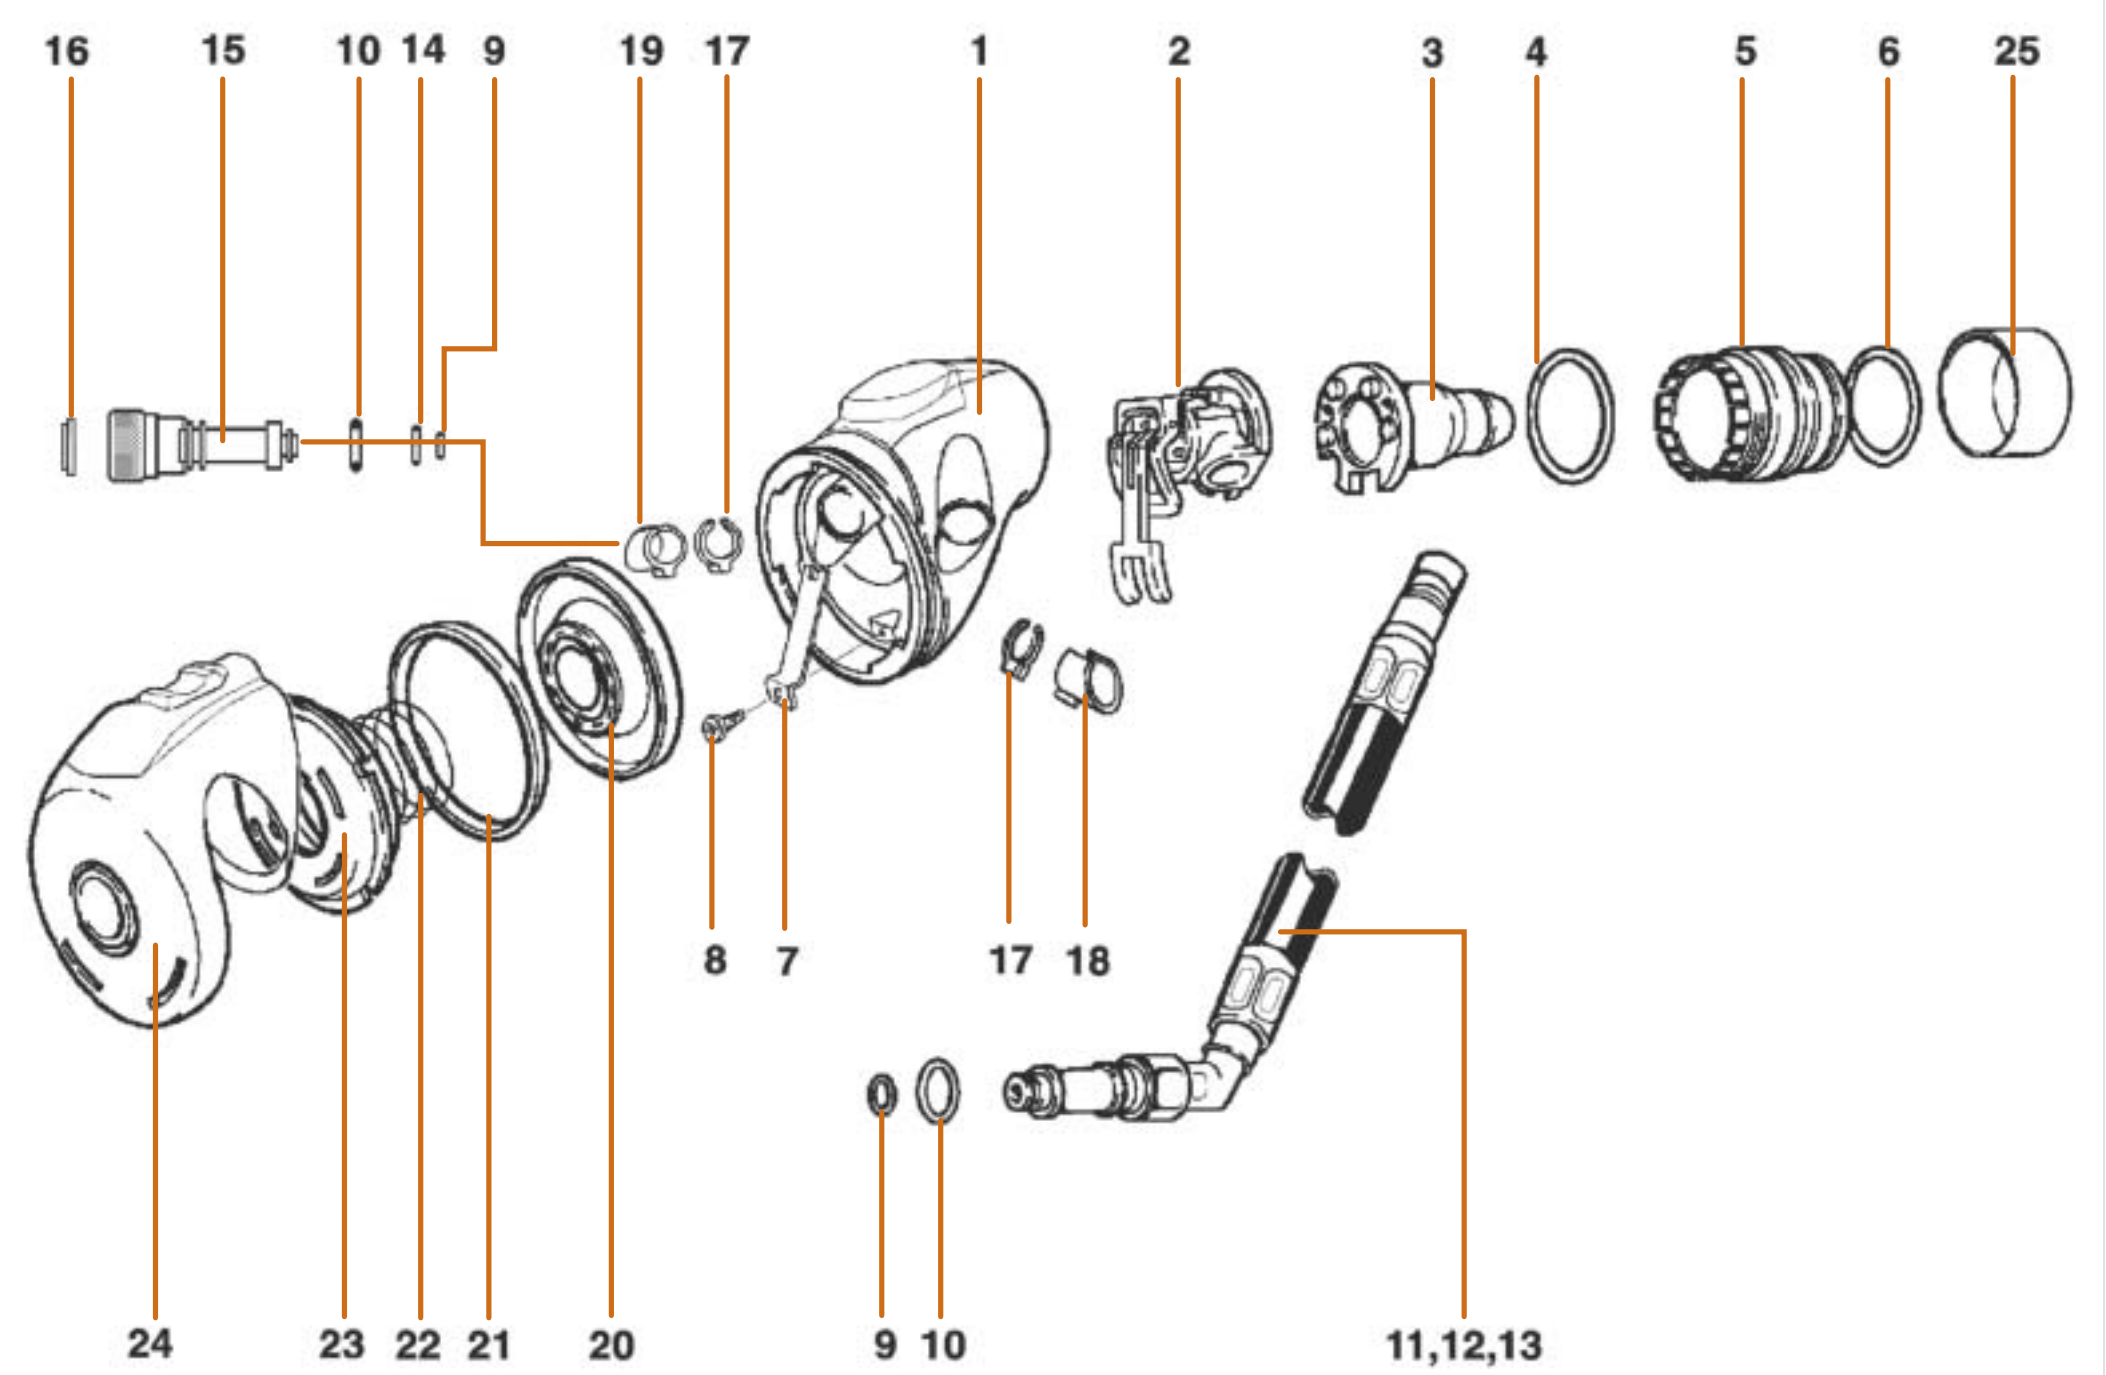

## PANORAMA NOVA MASK

PRISM

## SENTINEL II, LDV, REDUCER AND PRESSURE GAUGE

## CBRN LDV FLOW