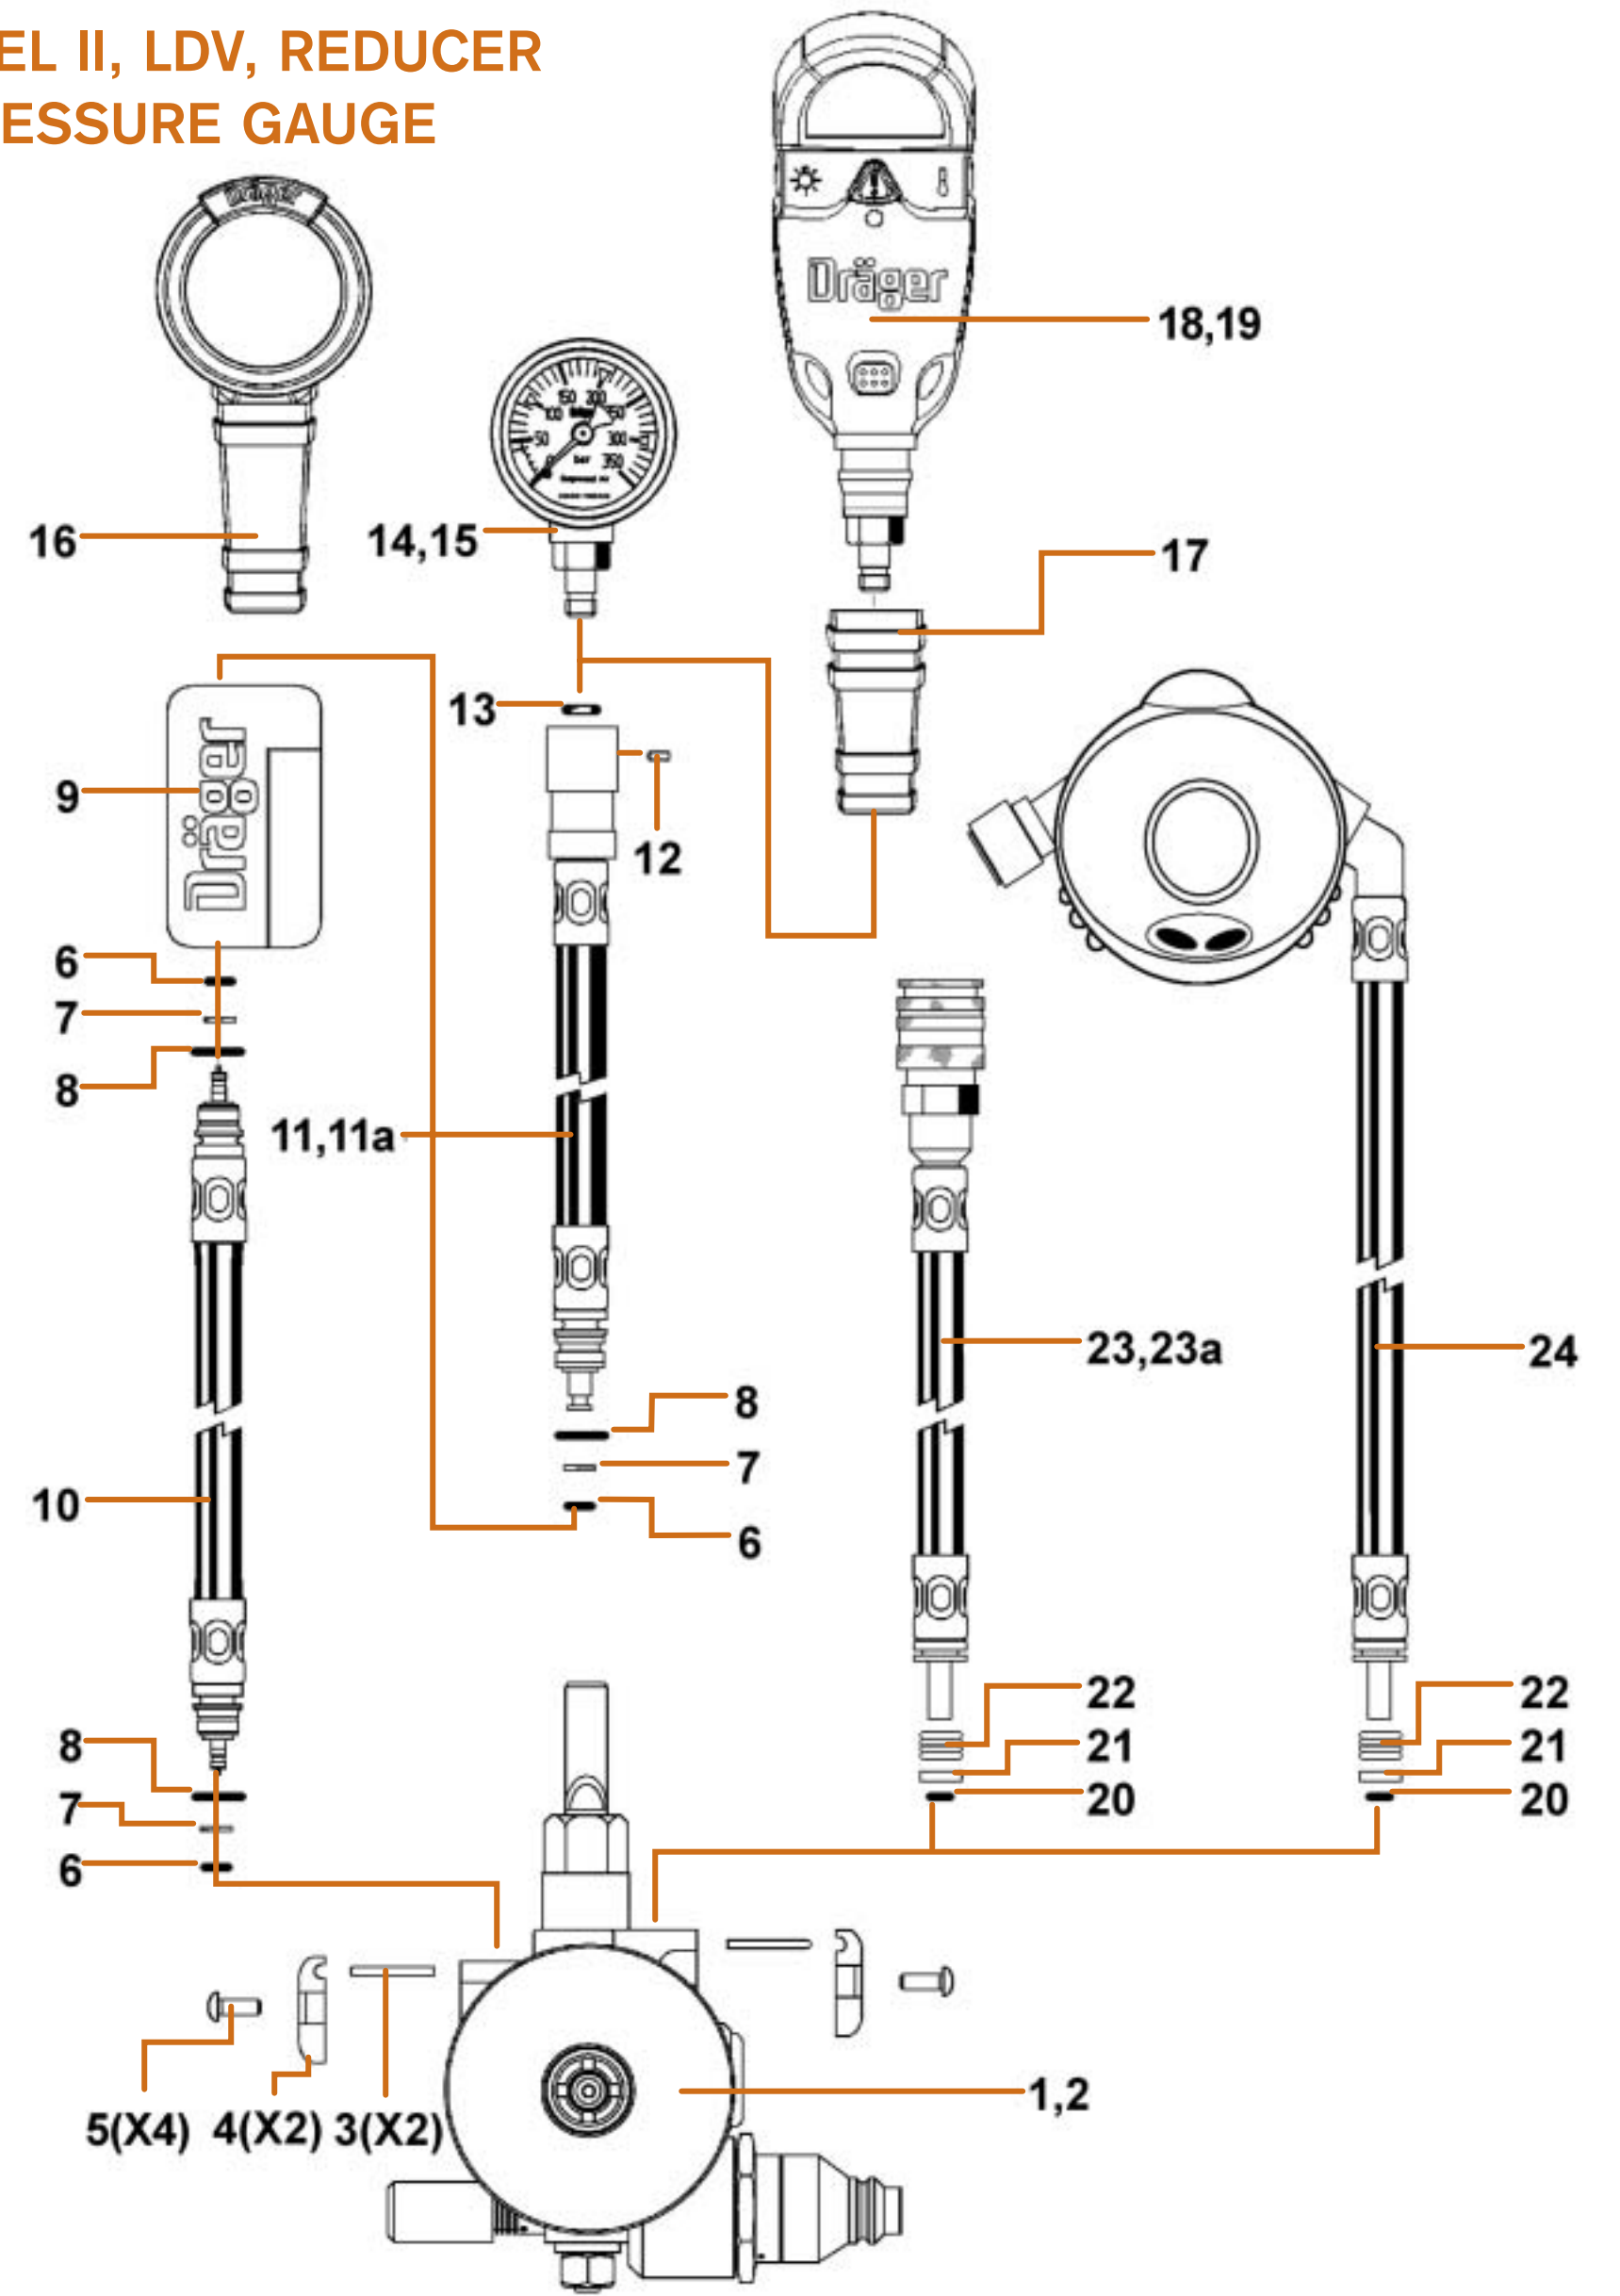

# AirBoss® PSS100 Series Parts Layout

(NFPA 1981-2002 EDITION)

## PANORAMA NOVA MASK

PRISM

## SENTINEL II, LDV, REDUCER AND PRESSURE GAUGE

## CBRN LDV FLOW